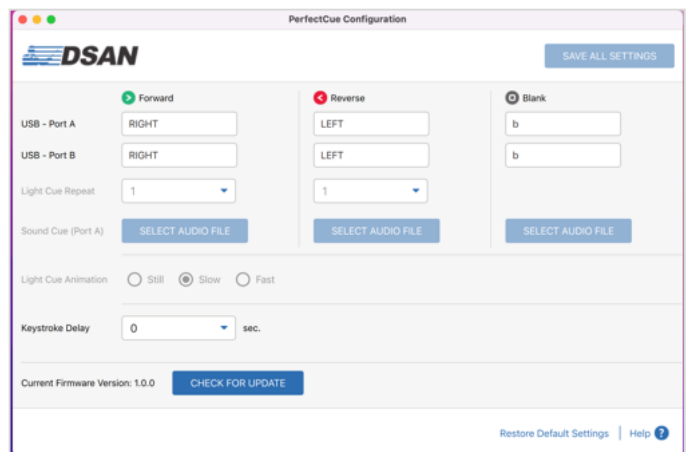

## Configure PerfectCue PC-Micro v 2.0

Connect a USB data cable to one of the “C” ports.

Launch the app.

Press Settings (⚙️), if requested. The Yellow LED blinks as the device exposes its memory to the computer and is recognized as a new, lettered drive – “PERFECTCUE”.

View the keystroke shortcuts associated with each transmitter button. These control presentations on connected computers.

Click a command. Enter a new keystroke such as [PG DN] or [SPACE], or a keystroke macro such as [Ctrl] [+]  
into the edit dialog. To disable a transmitter key such as the blank button, enter a null value.