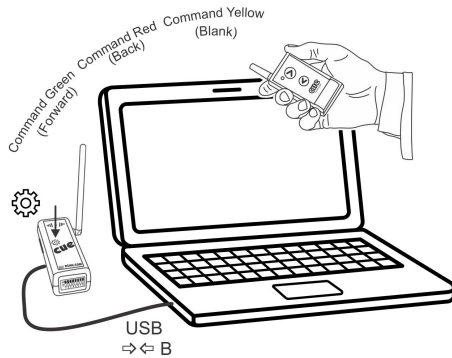

## Configure PerfectCue PC-Micro v 2.0

Connect a USB data cable to one of the “C” ports.

Launch the app.

Press Settings (⚙️), if requested. The Yellow LED blinks as the device exposes its memory to the computer and is recognized as a new, lettered drive – “PERFECTCUE”.

View the keystroke shortcuts associated with each transmitter button. These control presentations on connected computers.

Click a command. Enter a new keystroke such as [PG DN] or [SPACE], or a keystroke macro such as [Ctrl] [+]  
into the edit dialog. To disable a transmitter key such as the blank button, enter a null value.