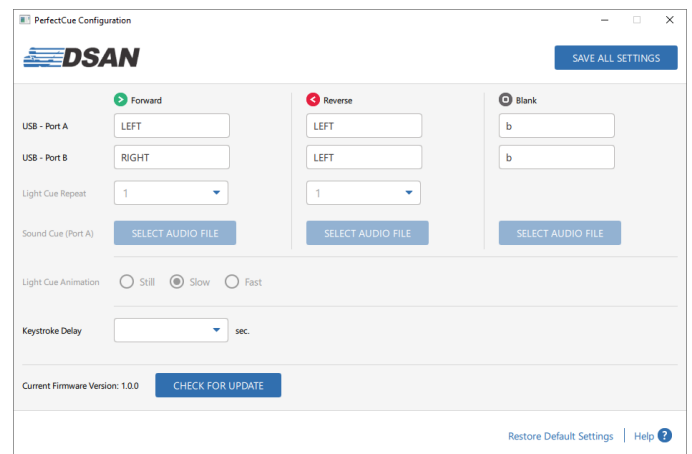

View the keystroke shortcuts associated with each transmitter button. These control presentations on connected computers.

Click a command.

Enter a new keystroke such as [PG DN] or [SPACE], or a keystroke macro such as [Ctrl] [+] into the edit dialog.

To disable a transmitter key such as the blank button, enter a null value.

SAVE

Sound Cue (PortA)

Sounds are not available on this version of the PC-Micro.

Light Cue Animation

Animations are not available on this version of the PC-Micro.

Keystroke Delay

Slide changes can be delayed for up to 1 second after PC-Micro receives the wireless command. Why would you want this? See below**.

SAVE ALL SETTINGS

Update the Firmware

CHECK FOR UPDATE

Download and save a new version of the file “PerfectCue.zip to your computer. It contains the firmware file “PerfectCue.bin” and a pdf file that explains new features or improvements.