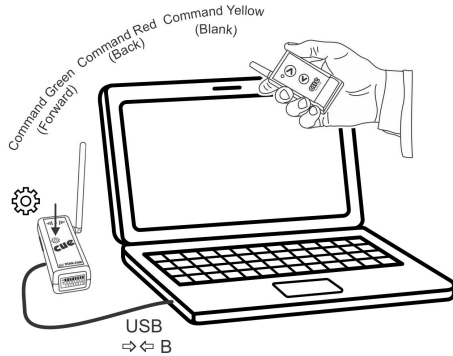

Configure PerfectCue PC-Micro v 2.0

Connect a USB data cable to one of the “C” ports.

Launch the app.

Press Settings (⚙️), if requested. The Yellow LED blinks as the device exposes its memory to the computer and is recognized as a new, lettered drive – “PERFECTCUE (D:)”.

View the keystroke shortcuts associated with each transmitter button. These control presentations on connected computers.

Click a command.

Enter a new keystroke such as [PG DN] or [SPACE], or a keystroke macro such as [Ctrl] [+] into the edit dialog.

Keystroke Delay

Slide changes can be delayed for up to 1 second after PC-Micro receives the wireless command. Why would you want this? See below**.

SAVE ALL SETTINGS

Update the Firmware

CHECK FOR UPDATE

Download and save a new version of the file “PerfectCue.zip to your computer. It contains the firmware file “PerfectCue.bin” and a pdf file that explains new features or improvements.

**Slide Change Delay

Have you ever been to an airport or a large train station? Important announcements are often preceded by a chime, a short musical motif, or a simple word like “*Announcement!*” These are designed to get travelers’ attention before important information is delivered. Larger PerfectCue models have cue sounds that alert the audience. PC-Micro has no sounds. A delay can create a brief silence of the presenter’s anticipation and helps cue viewers to a slide event.